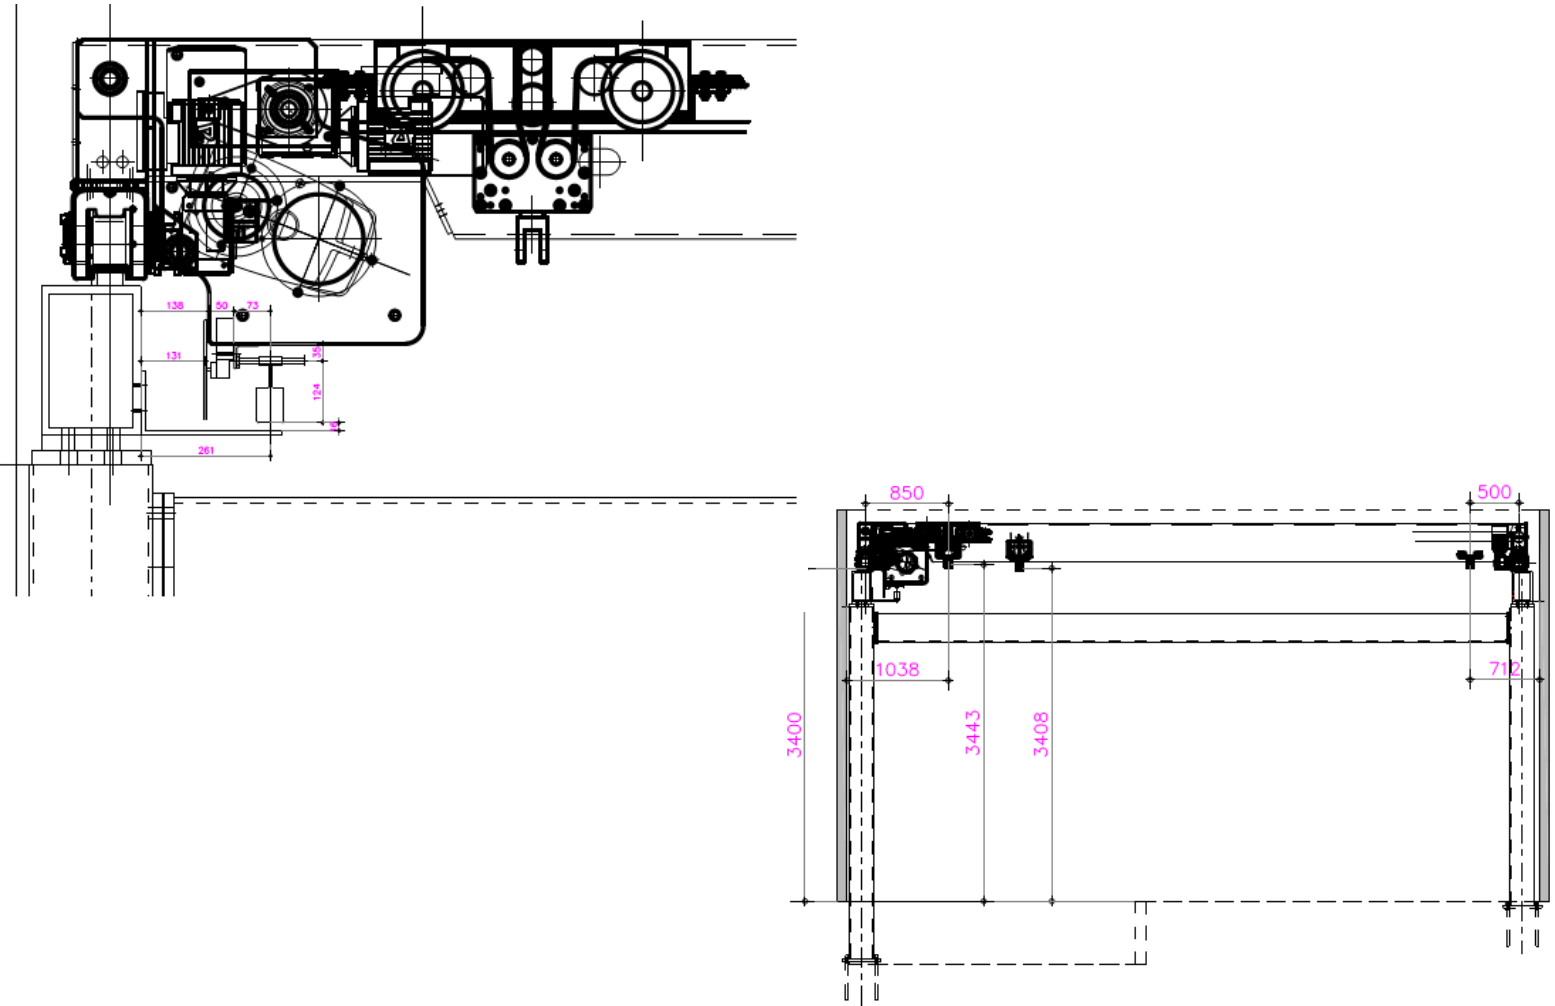

SHORT OVERHEAD CRANE MAX. 5.000 KG

SPECIFICATIONS

- WLL max. 5.000 kg
- 1 Belt-hoist
- Span up to 10.100 mm
- Height of crane 300 mm
- Class: ISO 4